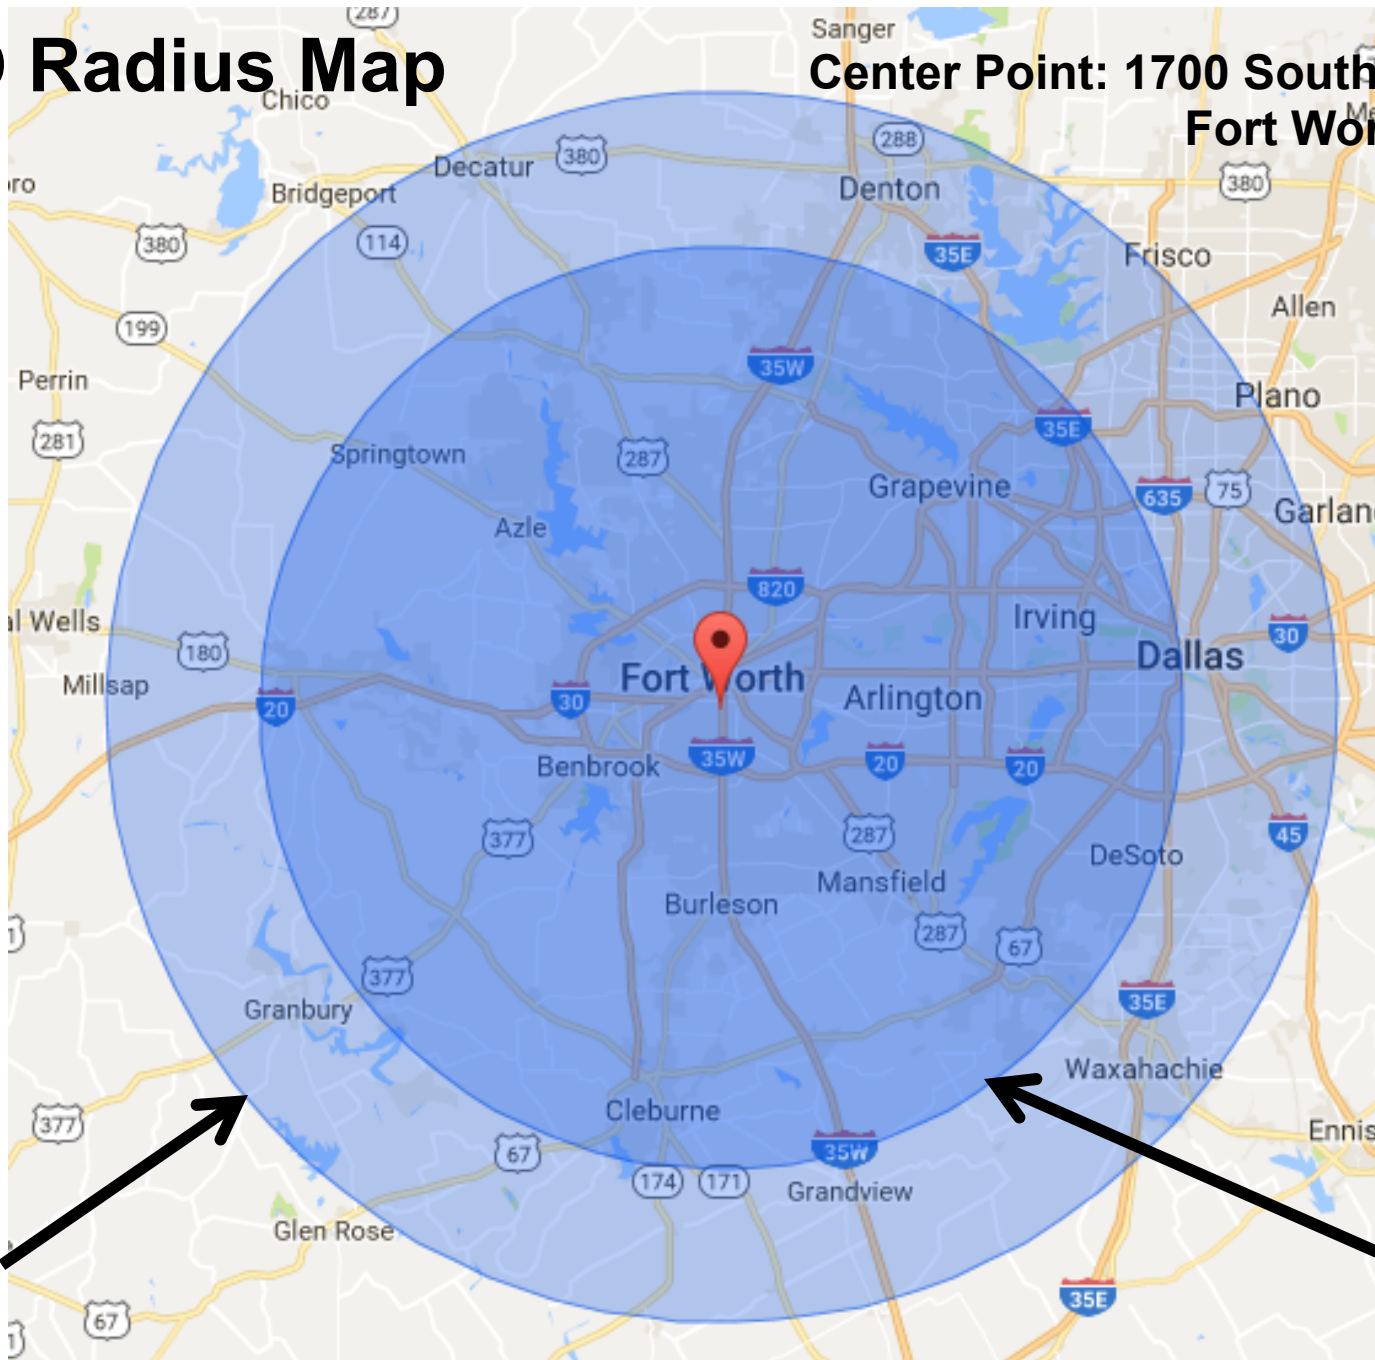

# FWFO Radius Map

Center Point: 1700 South Freeway  
Fort Worth 76104

40 Mile

30 Mile